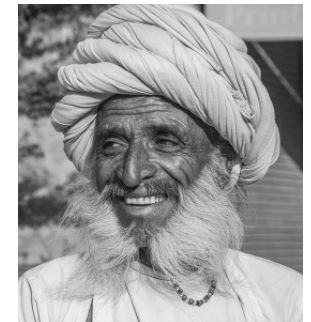

Caught With His Trousers Down
Acceptance
Emma Davies EFIAP

Yanesh the goatherd
Acceptance
Leo Rich ARPS DPAGB EFIAP/g DPAGB

Monochrome Open (PSA-PIDM)

Sharp Corner bw
Acceptance
Helmut Paul AFIAP

Hover
Acceptance
Sally Cuthbert