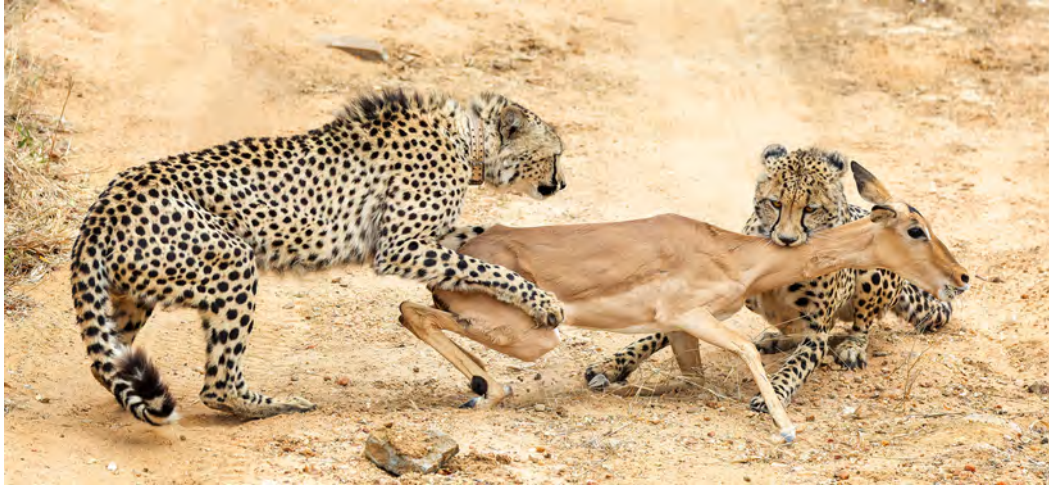

Nature (Colour or Mono) (PSA-ND)

Last Mouthful
APS Merit Ribbon
Carol Barry