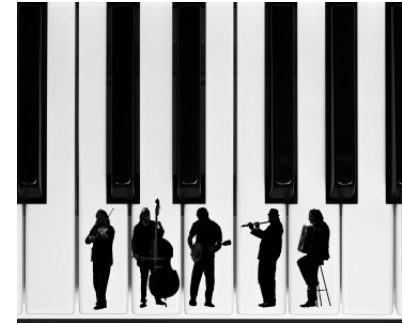

Musicians
Acceptance
Roger Lancaster FAPS