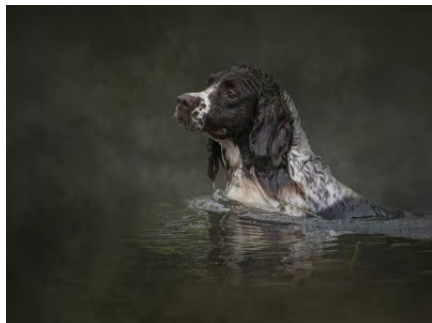

Fluffy Phyllodesmium - Night Dive
Acceptance
Trevor Cotterill

Midsummer Day Dream
Acceptance
Ken Ang

Looking Out
Acceptance
Jutta Clough

working dog
Acceptance
Terry Wall ESIAP

Horseman
Acceptance
Chau Kei Checky Lam AFIAP ARPS