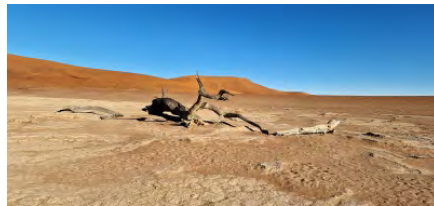

Land or Sea Scapes (Colour) (PSA-PIDC)