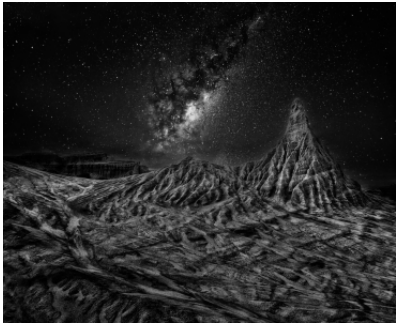

Mungo Stars
Acceptance
Grace Lee EFIAP