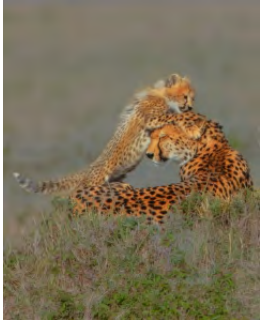

Battle over Fish just beginning
Acceptance
Annette Kirby MAPS PPSA

Am I boring you mom
Acceptance
Grace Lee EFIAP